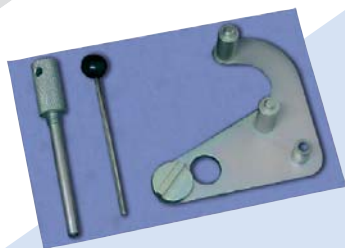

Renault 2.0 DCi Chain Driven Engine Timing Kit

07755500

Applications:

Megane II (02-07), Scenic II (08), Laguna II - III (05-09), Espace (08), Koleos (08), Trafic II (07-08), Quashquai (08), X-Trail (07-08), Primastar (08), Vivaro

Codes:

M9R700 / 721 / 740 / 742 / 760 / 761 / 780 / 782