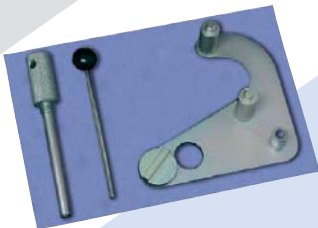

## GM 1.9 / 2.2 / 2.5 TDi Diesel Engine Kit 11 piece set

07755200

**Applications:**

Vauxhall / Opel Vivaro & Movano 1.9 / 2.2 / 2.5TDi Diesel

**Codes:**

F9Q760/772/774, G9T 720/722/750, G9U A720/724/726/730/750/750